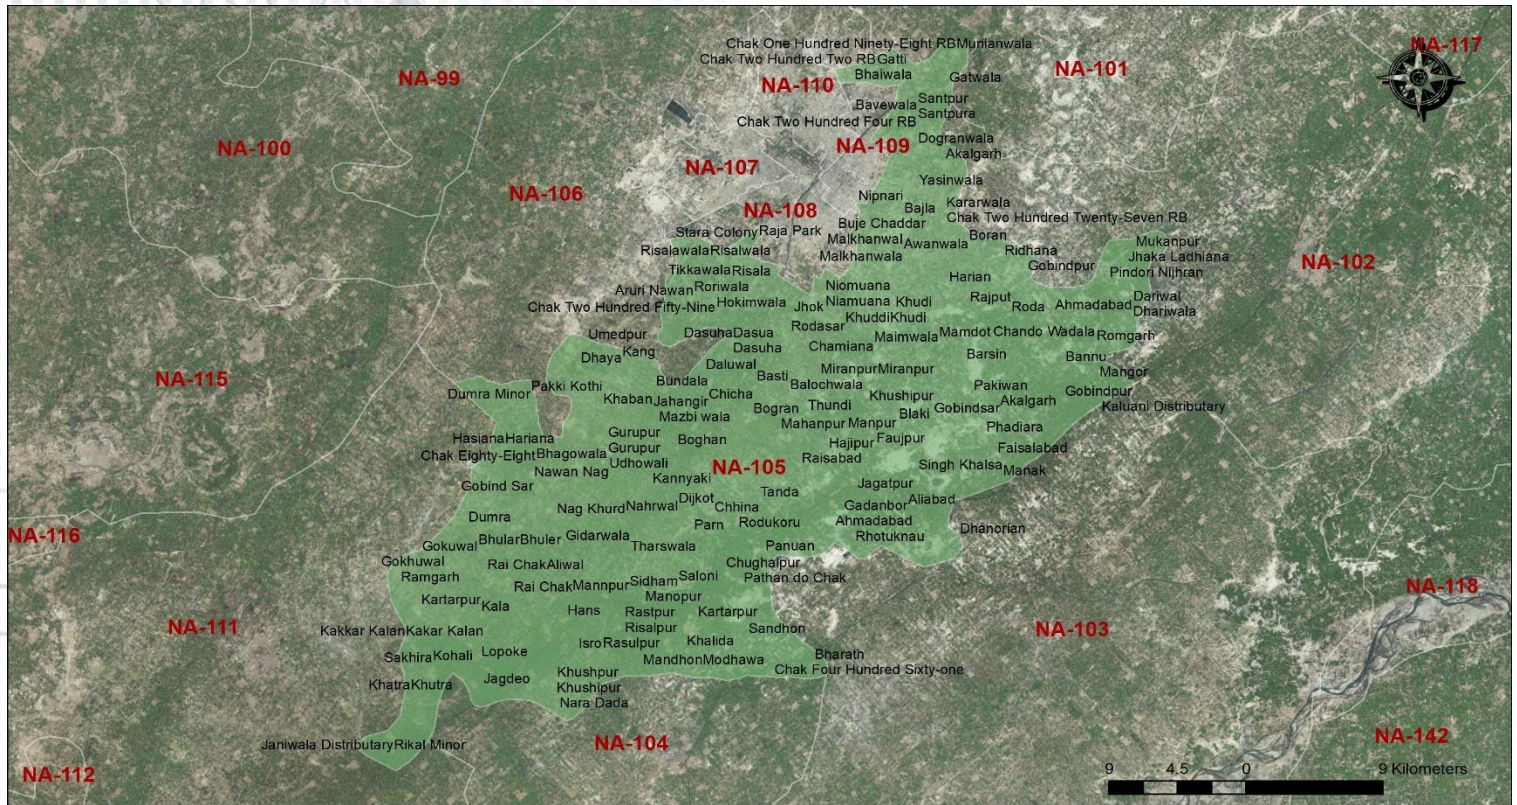

CONSTITUENCY PROFILE

NA-105 FAISALABAD-V

PUNJAB

CONSTITUENCY POPULATION

809,773

VOTER STATISTICS

Male

244,178

Female

196,241

Total

440,419

54%

of the total population are registered as voters

POLLING STATIONS

147 **135** **94** **376**
Male Female Combined Total

LIST OF CONTESTING CANDIDATES

#	Name	Name of Political Party
1	Asif Touseef	Pakistan Tehreek-e-Insaf
2	Ibrar Hussain	Tehreek-e-Labaik Pakistan
3	Ahsan Raza	Independent
4	Raza Nasrullah	Independent
5	Tariq Ali	Pakistan Muslim Alliance
6	Umar Farooq	Independent
7	Muhammad Ejaz Choudhry	Pakistan Peoples Party Parliamentarians
8	Muhammad Qasim Farooq	Independent
9	Muhammad Masood Nazir	Independent
10	Mian Muhammad Farooq	Pakistan Muslim League (Nawaz)
11	Mian Moazzam Farooq	Independent
12	Nadeem Hayat Khan	Independent
13	Nawaz Ahmad Cheema	Allah-o-Akbar Tehreek